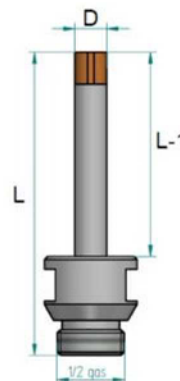

FCI

Attacco - Junction cilindric 10 mm
Utile - Working length 55 mm

Attacco - Junction cilindric 1/2" gas
Utile - Working length 55 mm

Codice Code	Diametro Diameter
FCI000151	5
FCI000098	6
FCI000159	7
FCI000097	8
FCI000160	9
FCI000099	10
FCI000141	11
FCI000142	12
FCI000161	13
FCI000153	14
FCI000162	15
FCI000163	16
FCI000164	18
FCI000165	20

Codice Code	Diametro Diameter
FCI000100	5
FCI000101	6
FCI000093	7
FCI000094	8
FCI000152	9
FCI000095	10
FCI000103	11
FCI000102	12
FCI000155	13
FCI000107	14
FCI000143	15
FCI000156	16
FCI000157	18
FCI000158	20

NOTE: le misure decimali vengono calcolate al prezzo del diametro superiore

NOTES: decimal measures will be round at the upper diameter