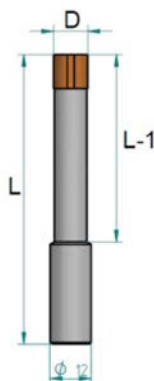

FCI

Attacco - Junction cilindric 10 mm
Utile - Working length 55 mm

Attacco - Junction cilindric 1/2" gas
Utile - Working length 55 mm

Codice Code	Diametro Diameter
FCI000151	5
FCI000098	6
FCI000159	7
FCI000097	8
FCI000160	9
FCI000099	10
FCI000141	11
FCI000142	12
FCI000161	13
FCI000153	14
FCI000162	15
FCI000163	16
FCI000164	18
FCI000165	20

Codice Code	Diametro Diameter
FCI000100	5
FCI000101	6
FCI000093	7
FCI000094	8
FCI000152	9
FCI000095	10
FCI000103	11
FCI000102	12
FCI000155	13
FCI000107	14
FCI000143	15
FCI000156	16
FCI000157	18
FCI000158	20

NOTE: le misure decimali vengono calcolate al prezzo del diametro superiore

NOTES: decimal measures will be round at the upper diameter